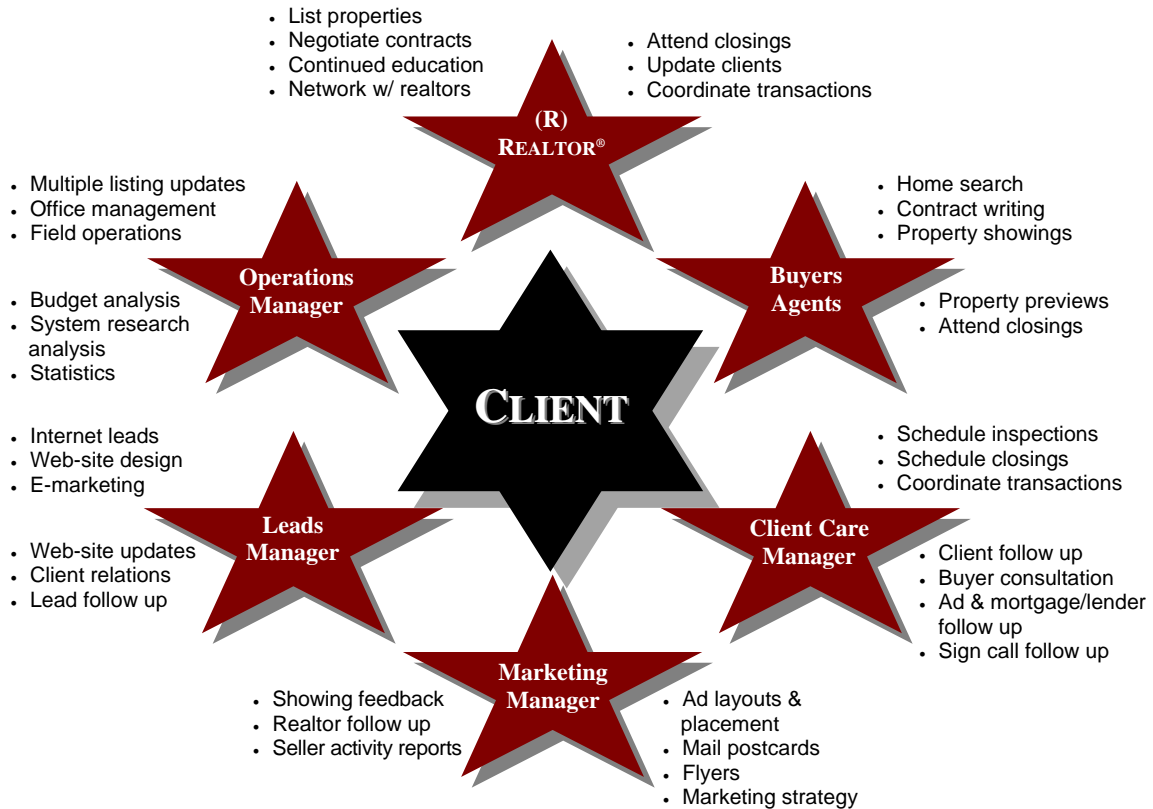

THE ESTRIDGE GROUP

Look What The Estridge Group
& Team Work Can Do For You.

**Sharing the details amongst the team, allows
each member to focus on you, our client!**

WWW.THEESTRIDGEGROUP.COM

4650 EAST WEST HIGHWAY—BETHESDA, MD 20814—301-657-9700