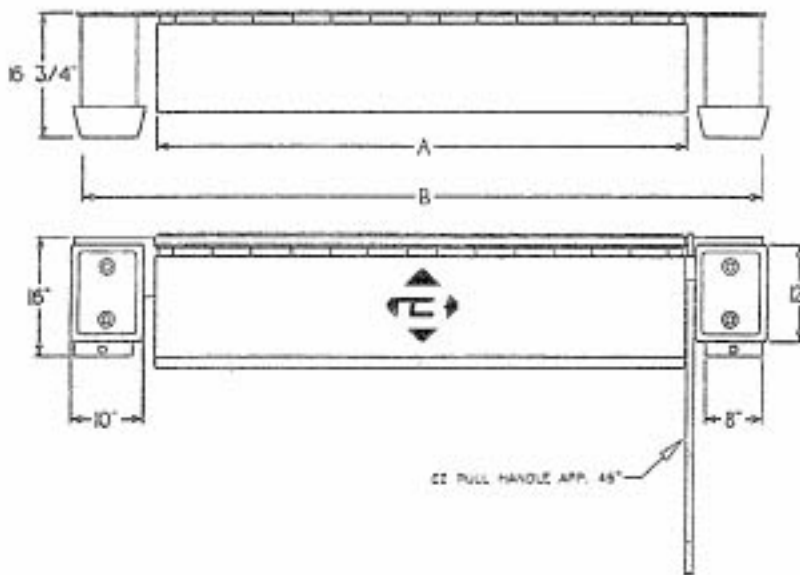

EZ-PULL EDGE OF DOCK LEVELERS MODEL EP

MODEL#	A	B
20EP66	66"	88"
25EP66	66"	88"
20EP72	72"	94"
25EP72	72"	94"
20EP78	78"	100"
20EP78	78"	100"

JANUARY 2005

Contact Loading Dock Supply, LLC
877-845-5731 (toll free)