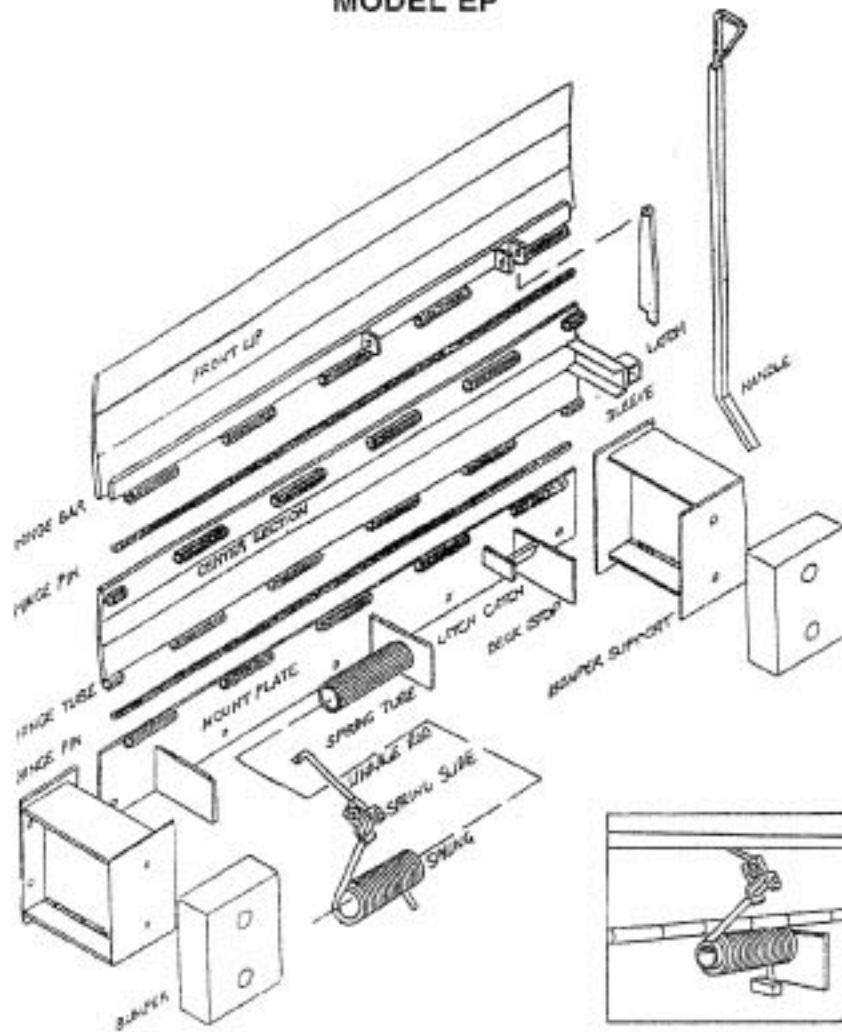

EZ-PULL EDGE OF DOCK LEVELERS MODEL EP

MODEL#	A	B
20EP66	66"	88"
25EP66	66"	88"
20EP72	72"	94"
25EP72	72"	94"
20EP78	78"	100"
20EP78	78"	100"

JANUARY 2005

Contact Loading Dock Supply, LLC
877-845-5731 (toll free)