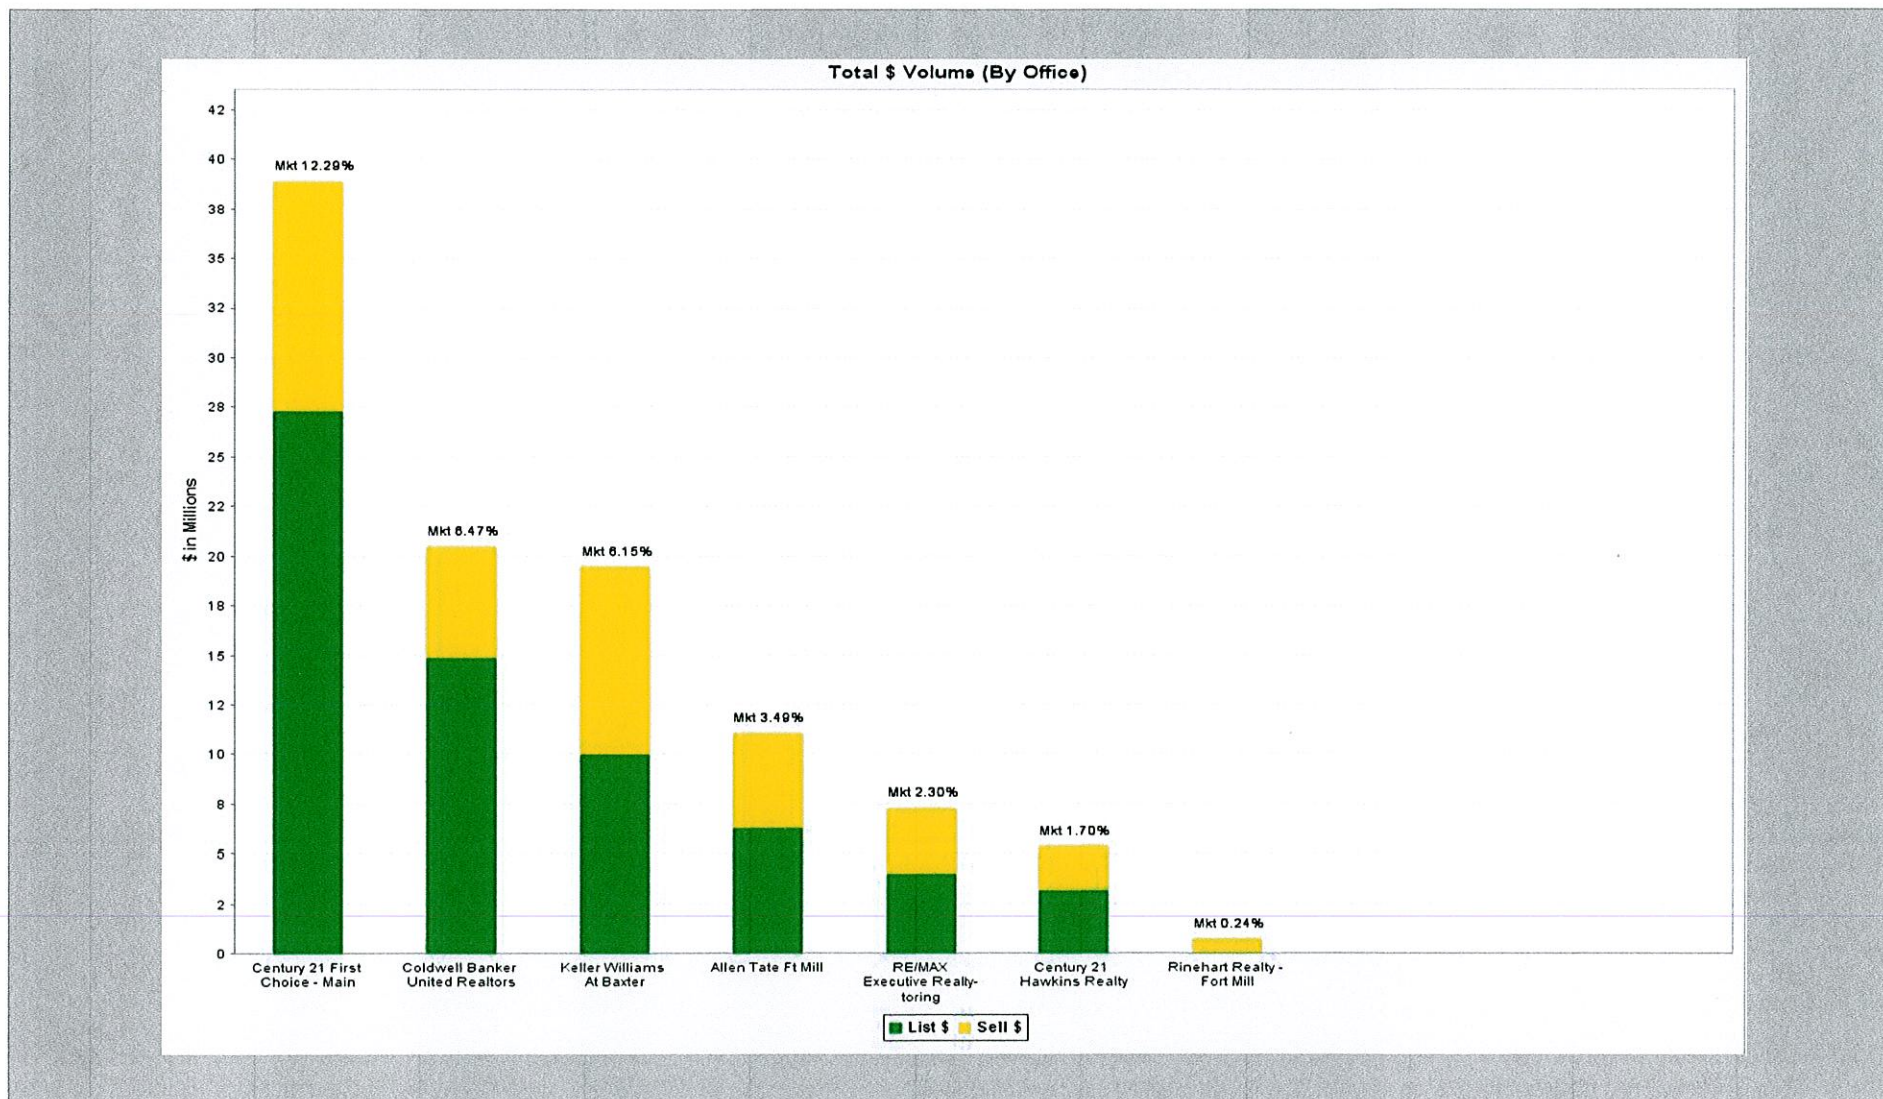

Market Share Totals

Century 21 First Choice

MLS: PRAR Date: 01/01/2011 - 12/12/2011 Type: Office Status: Sold Price: All Construction Type: All Bedrooms: All Bathrooms: All
Property Types: Residential: (Single Family, Condo, Duplex, Mobile Home-Single, Mobile Home-Double, Modular, Patio, Townhouse, Log Construction, 3 Wide Mobile Home), Lots/Land: (Residential Lot,...
ZIP Codes: 29708, 29707, 29715