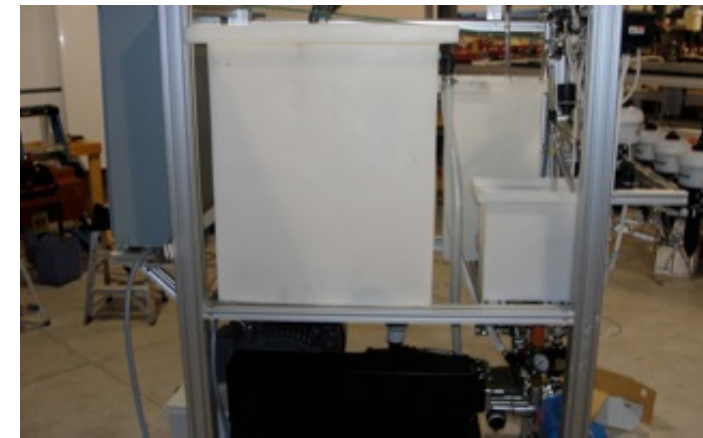

Our High Pressure and Chemical Pumping Station are true to X-Stream

*No CUSTOM Parts, Super-Simple Design &
EZ Owner Maintained !*

*If you have been in the car wash business longer than 10 minutes, you will fully appreciate your ability to
maintain your X-Stream yourself w/out costly distributor and factory intervention (bills)!*
You can do this... with ease!

The Industry's *BEST 'On-Board' Wheel Cleaning System!*
Get X-STREAM 888-438-9787 ext 1
AJ Fesler, President

www.x-streamwashsystems.com

Note: If you are printing this Document, best viewed on GLOSSY Paper