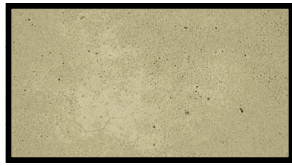

KOLOUR DYE™

Decorative Concrete Color Dye System - 28 Great Colors.

*This color chart represents a color selection for both Kolour Dye and Exterior Kolour Dye.

Light Gray*

Medium Gray*

Dark Gray*

Lime*

Sun Buff*

Buff*

Taupe*

Teal*

Raw Sienna

Black

Chestnut

Chocolate Brown

Glacier

Gold

Midnight Black

Slate Blue

Green

Mahogany

Caramel

Walnut

* Only Available in Exterior Kolour Dye. Not available in Interior Kolour Dye Polishing/Powder Formula.

The color samples above are representations only of actual laboratory applications on standard gray concrete applied exactly to specifications. Due to variations in concrete composition, age, surface conditions, surface preparation, and application techniques, exact color may vary. Test prior to use.