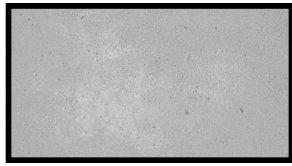

KOLOUR DYE™

Decorative Concrete Color Dye System - 28 Great Colors.

*This color chart represents a color selection for both Kolour Dye and Exterior Kolour Dye.

Light Gray*

Medium Gray*

Dark Gray*

Lime*

Sun Buff*

Buff*

Taupe*

Teal*

Raw Sienna

Black

Chestnut

Chocolate Brown

Glacier

The color samples above are representations only of actual laboratory applications on standard gray concrete applied exactly to specifications. Due to variations in concrete composition, age, surface conditions, surface preparation, and application techniques, exact color may vary. Test prior to use.