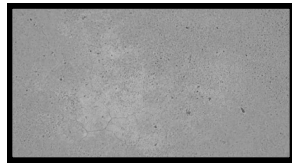

KOLOUR DYE™

Decorative Concrete Color Dye System - 28 Great Colors.

*This color chart represents a color selection for both Kolour Dye and Exterior Kolour Dye.

Light Gray*

Medium Gray*

Dark Gray*

Lime*

Sun Buff*

Buff*

Taupe*

Teal*

Raw Sienna

Black

Chestnut

Chocolate Brown

Glacier

The color samples above are representations only of actual laboratory applications on standard gray concrete applied exactly to specifications. Due to variations in concrete composition, age, surface conditions, surface preparation, and application techniques, exact color may vary. Test prior to use.