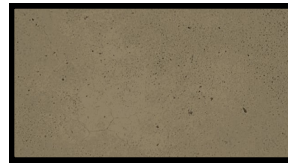

KOLOUR DYE™

Decorative Concrete Color Dye System - 28 Great Colors.

*This color chart represents a color selection for both Kolour Dye and Exterior Kolour Dye.

Light Gray*

Medium Gray*

Dark Gray*

Lime*

Sun Buff*

Buff*

Taupe*

Teal*

Raw Sienna

Black

Chestnut

Chocolate Brown

Glacier

Gold

Midnight Black

Slate Blue

Green

Mahogany

Caramel

Walnut

* Only Available in Exterior Kolour Dye. Not available in Interior Kolour Dye Polishing/Powder Formula.

The color samples above are representations only of actual laboratory applications on standard gray concrete applied exactly to specifications. Due to variations in concrete composition, age, surface conditions, surface preparation, and application techniques, exact color may vary. Test prior to use.