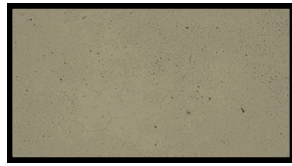

KOLOUR DYE™

Decorative Concrete Color Dye System - 28 Great Colors.

*This color chart represents a color selection for both Kolour Dye and Exterior Kolour Dye.

Light Gray*

Medium Gray*

Dark Gray*

Lime*

Sun Buff*

Buff*

Taupe*

Teal*

Raw Sienna

Black

Chestnut

Chocolate Brown

Glacier

Gold

Midnight Black

Slate Blue

Green

Mahogany

Caramel

Walnut

* Only Available in Exterior Kolour Dye. Not available in Interior Kolour Dye Polishing/Powder Formula.

The color samples above are representations only of actual laboratory applications on standard gray concrete applied exactly to specifications. Due to variations in concrete composition, age, surface conditions, surface preparation, and application techniques, exact color may vary. Test prior to use.