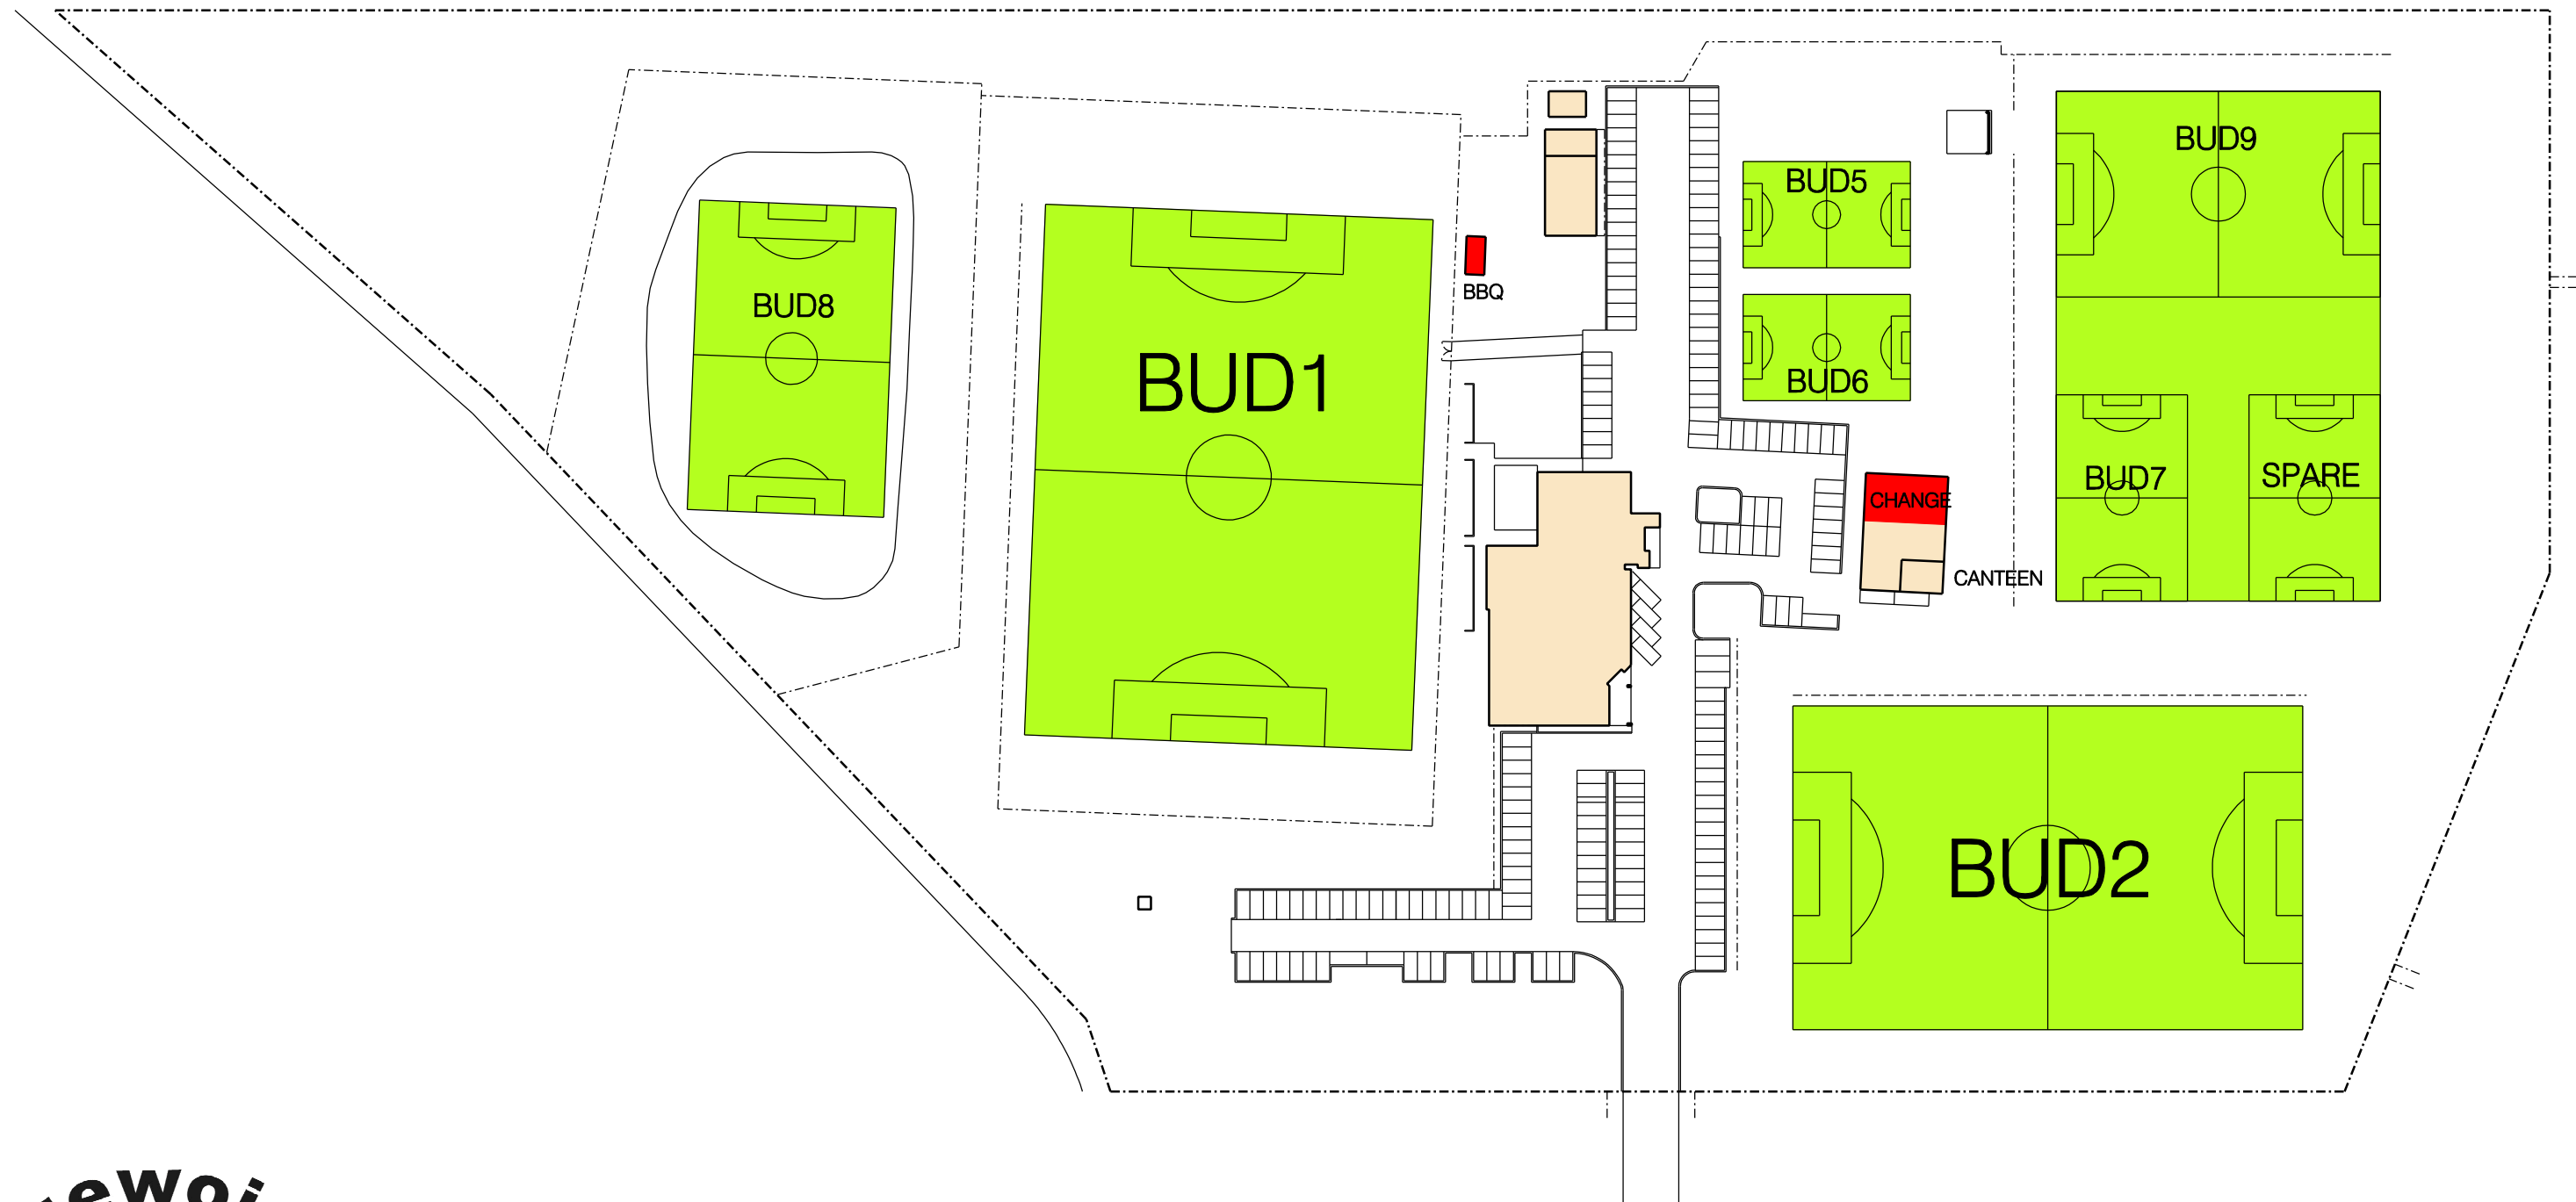

BUDGEWOI FOOTBALL CLUB

FIELD LOCATIONS

248 scenic drive budgewoi 2262
ph: 4390 8889
email: ildunlop@smartchat.net.au